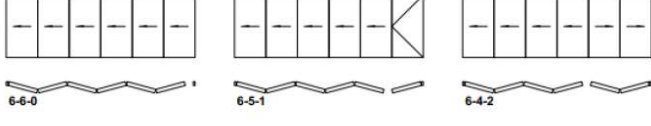

Design:	Three-chambered, durable aluminium profiles of a structural depth of 86 mm for frames and 77 mm for door leaves. Central chamber of the profiles is equipped with thermal break (24 mm-wide for frames and 34 mm-wide for door leaves) providing excellent thermal insulation performance.
Air permeability:	to class 4, EN 12207
Water tightness:	to class 9A (600Pa), EN 12208
Wind load classification:	class C1, EN 12210

Cross section

door, side view

door/leaves, view

door with edge sealing, bottom view

bottom cross-section of a door with low threshold

door with low-level threshold, bottom view

Technical specification

Profiles depth	86mm for frame, 77mm for door
Glazing thickness	13,5-61,5mm
Maximum dimensions	$H_{s \max} = 2,7\text{m}$, $L_{s \min} = 0,7\text{m}$ $L_{s \max} = 1\text{m}$
Maximum weight of leaf	100 kg
Thermal insulation	U_D from 1,5 W/m ² K*

* - for MB-86 Fold Line – based door size 970x2400mm with glazing $U_g=0,5$ W/m²K equipped with a warm edge

Opening ways

OPEN IN

OPEN OUT

Hardware

Locks for active leaf

1 POINT LOCK ROMB

1 POINT LOCK WILKA