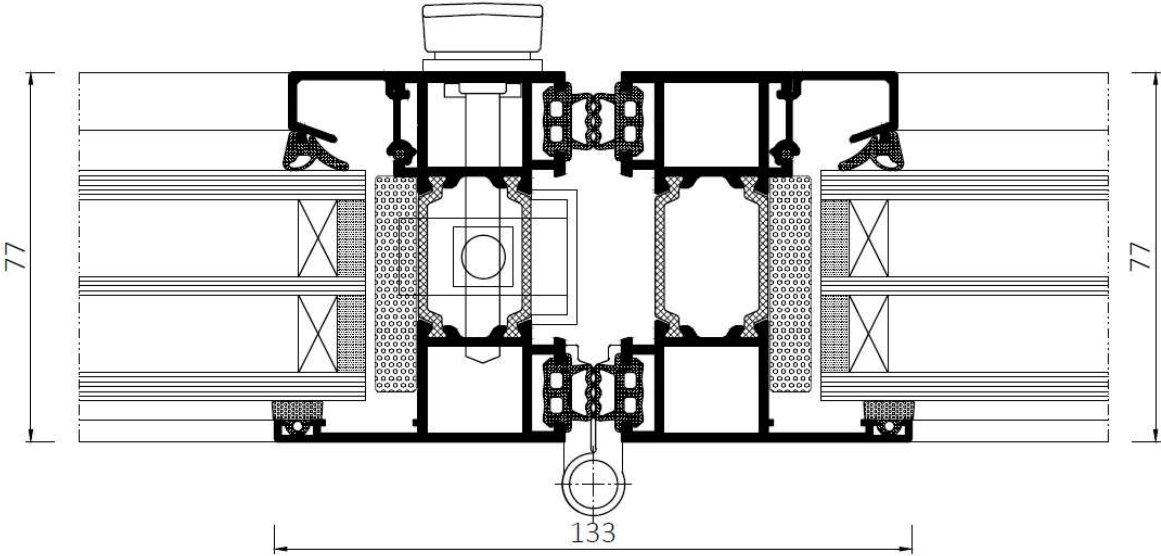

Hansen

Folding door Aluprof MB-86 FOLD LINE

With its excellent technical parameters, **MB-86 FOLD LINE** is a very convenient solution that enables the fabrication of large-dimension structures. Folding door can be opened both outwards and inwards and its leaves can be freely configured. It's a modern product, designed to meet the high demands of users, architects and owners.

Design:	Three-chambered, durable aluminium profiles of a structural depth of 86 mm for frames and 77 mm for door leaves. Central chamber of the profiles is equipped with thermal break (24 mm-wide for frames and 34 mm-wide for door leaves) providing excellent thermal insulation performance.
Air permeability:	to class 4, EN 12207
Water tightness:	to class 9A (600Pa), EN 12208
Wind load classification:	class C1, EN 12210

Cross section

door, side view

door/leaves, view

door with edge sealing, bottom view

bottom cross-section of a door with low threshold

door with low-level threshold, bottom view

Technical specification

Profiles depth	86mm for frame, 77mm for door
Glazing thickness	13,5-61,5mm
Maximum dimensions	$H_{s \max} = 2,7\text{m}$, $L_{s \min} = 0,7\text{m}$ $L_{s \max} = 1\text{m}$
Maximum weight of leaf	100 kg
Thermal insulation	U_D from 1,5 W/m ² K*

* - for MB-86 Fold Line – based door size 970x2400mm with glazing $U_g=0,5$ W/m²K equipped with a warm edge

Opening ways

OPEN IN

OPEN OUT

Hardware

Locks for active leaf

1 POINT LOCK ROMB

1 POINT LOCK WILKA