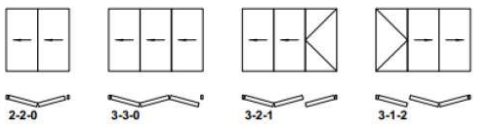

Design:	Three-chambered, durable aluminium profiles of a structural depth of 86 mm for frames and 77 mm for door leaves. Central chamber of the profiles is equipped with thermal break (24 mm-wide for frames and 34 mm-wide for door leaves) providing excellent thermal insulation performance.
Air permeability:	to class 4, EN 12207
Water tightness:	to class 9A (600Pa), EN 12208
Wind load classification:	class C1, EN 12210

Cross section

door, side view

door/leaves, view

door with edge sealing, bottom view

bottom cross-section of a door with low threshold

door with low-level threshold, bottom view

Technical specification

Profiles depth	86mm for frame, 77mm for door
Glazing thickness	13,5-61,5mm
Maximum dimensions	$H_{s \max} = 2,7\text{m}$, $L_{s \min} = 0,7\text{m}$ $L_{s \max} = 1\text{m}$
Maximum weight of leaf	100 kg
Thermal insulation	U_D from 1,5 W/m ² K*

* - for MB-86 Fold Line – based door size 970x2400mm with glazing $U_g=0,5$ W/m²K equipped with a warm edge

Opening ways

OPEN IN

OPEN OUT

Hardware

Locks for active leaf

1 POINT LOCK ROMB

1 POINT LOCK WILKA