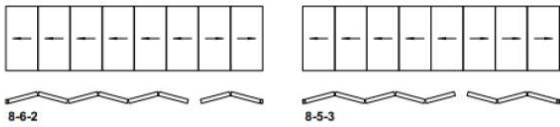

Design:	Three-chambered, durable aluminium profiles of a structural depth of 86 mm for frames and 77 mm for door leaves. Central chamber of the profiles is equipped with thermal break (24 mm-wide for frames and 34 mm-wide for door leaves) providing excellent thermal insulation performance.
Air permeability:	to class 4, EN 12207
Water tightness:	to class 9A (600Pa), EN 12208
Wind load classification:	class C1, EN 12210

Cross section

door, side view

door/leaves, view

door with edge sealing, bottom view

bottom cross-section of a door with low threshold

door with low-level threshold, bottom view

Technical specification

Profiles depth	86mm for frame, 77mm for door
Glazing thickness	13,5-61,5mm
Maximum dimensions	$H_{s \max} = 2,7\text{m}$, $L_{s \min} = 0,7\text{m}$ $L_{s \max} = 1\text{m}$
Maximum weight of leaf	100 kg
Thermal insulation	U_D from 1,5 W/m ² K*

* - for MB-86 Fold Line – based door size 970x2400mm with glazing $U_g=0,5$ W/m²K equipped with a warm edge

Opening ways

OPEN IN

OPEN OUT

Hardware

Locks for active leaf

1 POINT LOCK ROMB

1 POINT LOCK WILKA