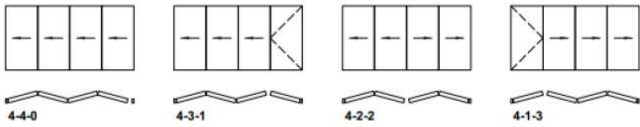

Design:	Three-chambered, durable aluminium profiles of a structural depth of 86 mm for frames and 77 mm for door leaves. Central chamber of the profiles is equipped with thermal break (24 mm-wide for frames and 34 mm-wide for door leaves) providing excellent thermal insulation performance.
Air permeability:	to class 4, EN 12207
Water tightness:	to class 9A (600Pa), EN 12208
Wind load classification:	class C1, EN 12210

Cross section

door, side view

door/leaves, view

door with edge sealing, bottom view

bottom cross-section of a door with low threshold

door with low-level threshold, bottom view

Technical specification

Profiles depth	86mm for frame, 77mm for door
Glazing thickness	13,5-61,5mm
Maximum dimensions	$H_{s \max} = 2,7\text{m}$, $L_{s \min} = 0,7\text{m}$ $L_{s \max} = 1\text{m}$
Maximum weight of leaf	100 kg
Thermal insulation	U_D from 1,5 W/m ² K*

* - for MB-86 Fold Line – based door size 970x2400mm with glazing $U_g=0,5$ W/m²K equipped with a warm edge

Opening ways

OPEN IN

OPEN OUT

Hardware

Locks for active leaf

1 POINT LOCK ROMB

1 POINT LOCK WILKA