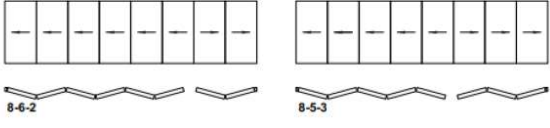

Design:	Three-chambered, durable aluminium profiles of a structural depth of 86 mm for frames and 77 mm for door leaves. Central chamber of the profiles is equipped with thermal break (24 mm-wide for frames and 34 mm-wide for door leaves) providing excellent thermal insulation performance.
Air permeability:	to class 4, EN 12207
Water tightness:	to class 9A (600Pa), EN 12208
Wind load classification:	class C1, EN 12210

Cross section

door, side view

door/leaves, view

door with edge sealing, bottom view

bottom cross-section of a door with low threshold

door with low-level threshold, bottom view

Technical specification

Profiles depth	86mm for frame, 77mm for door
Glazing thickness	13,5-61,5mm
Maximum dimensions	$H_{s \max} = 2,7\text{m}$, $L_{s \min} = 0,7\text{m}$ $L_{s \max} = 1\text{m}$
Maximum weight of leaf	100 kg
Thermal insulation	U_D from 1,5 W/m ² K*

* - for MB-86 Fold Line – based door size 970x2400mm with glazing $U_g=0,5$ W/m²K equipped with a warm edge

Opening ways

OPEN IN

OPEN OUT

Hardware

Locks for active leaf

1 POINT LOCK ROMB

1 POINT LOCK WILKA