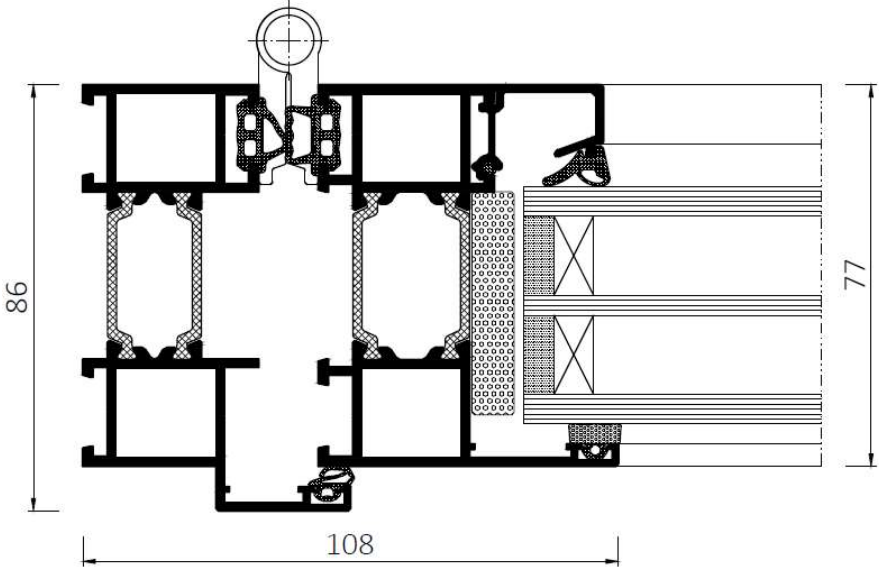

Hansen

Folding door Aluprof MB-86 FOLD LINE

With its excellent technical parameters, **MB-86 FOLD LINE** is a very convenient solution that enables the fabrication of large-dimension structures. Folding door can be opened both outwards and inwards and its leaves can be freely configured. It's a modern product, designed to meet the high demands of users, architects and owners.

Design:	Three-chambered, durable aluminium profiles of a structural depth of 86 mm for frames and 77 mm for door leaves. Central chamber of the profiles is equipped with thermal break (24 mm-wide for frames and 34 mm-wide for door leaves) providing excellent thermal insulation performance.
Air permeability:	to class 4, EN 12207
Water tightness:	to class 9A (600Pa), EN 12208
Wind load classification:	class C1, EN 12210

Cross section

door, side view

door/leaves, view

door with edge sealing, bottom view

bottom cross-section of a door with low threshold

door with low-level threshold, bottom view

Technical specification

Profiles depth	86mm for frame, 77mm for door
Glazing thickness	13,5-61,5mm
Maximum dimensions	$H_{s \max} = 2,7\text{m}$, $L_{s \min} = 0,7\text{m}$ $L_{s \max} = 1\text{m}$
Maximum weight of leaf	100 kg
Thermal insulation	U_D from 1,5 W/m ² K*

* - for MB-86 Fold Line – based door size 970x2400mm with glazing $U_g=0,5$ W/m²K equipped with a warm edge

Opening ways

OPEN IN

OPEN OUT

Hardware

Locks for active leaf

1 POINT LOCK ROMB

1 POINT LOCK WILKA