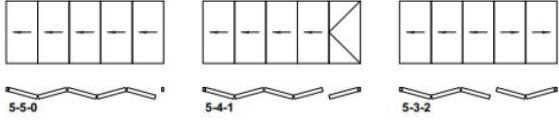

Design:	Three-chambered, durable aluminium profiles of a structural depth of 86 mm for frames and 77 mm for door leaves. Central chamber of the profiles is equipped with thermal break (24 mm-wide for frames and 34 mm-wide for door leaves) providing excellent thermal insulation performance.
Air permeability:	to class 4, EN 12207
Water tightness:	to class 9A (600Pa), EN 12208
Wind load classification:	class C1, EN 12210

Cross section

door, side view

door/leaves, view

door with edge sealing, bottom view

bottom cross-section of a door with low threshold

door with low-level threshold, bottom view

Technical specification

Profiles depth	86mm for frame, 77mm for door
Glazing thickness	13,5-61,5mm
Maximum dimensions	$H_{s \max} = 2,7\text{m}$, $L_{s \min} = 0,7\text{m}$ $L_{s \max} = 1\text{m}$
Maximum weight of leaf	100 kg
Thermal insulation	U_D from 1,5 W/m ² K*

* - for MB-86 Fold Line – based door size 970x2400mm with glazing $U_g=0,5$ W/m²K equipped with a warm edge

Opening ways

OPEN IN

OPEN OUT

Hardware

Locks for active leaf

1 POINT LOCK ROMB

1 POINT LOCK WILKA