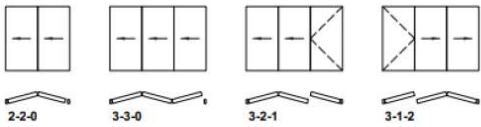

Design:	Three-chambered, durable aluminium profiles of a structural depth of 86 mm for frames and 77 mm for door leaves. Central chamber of the profiles is equipped with thermal break (24 mm-wide for frames and 34 mm-wide for door leaves) providing excellent thermal insulation performance.
Air permeability:	to class 4, EN 12207
Water tightness:	to class 9A (600Pa), EN 12208
Wind load classification:	class C1, EN 12210

Cross section

door, side view

door/leaves, view

door with edge sealing, bottom view

bottom cross-section of a door with low threshold

door with low-level threshold, bottom view

Technical specification

Profiles depth	86mm for frame, 77mm for door
Glazing thickness	13,5-61,5mm
Maximum dimensions	$H_{s \max} = 2,7\text{m}$, $L_{s \min} = 0,7\text{m}$ $L_{s \max} = 1\text{m}$
Maximum weight of leaf	100 kg
Thermal insulation	U_D from 1,5 W/m ² K*

* - for MB-86 Fold Line – based door size 970x2400mm with glazing $U_g=0,5$ W/m²K equipped with a warm edge

Opening ways

OPEN IN

OPEN OUT

Hardware

Locks for active leaf

1 POINT LOCK ROMB

1 POINT LOCK WILKA