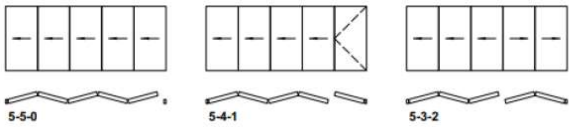

Design:	Three-chambered, durable aluminium profiles of a structural depth of 86 mm for frames and 77 mm for door leaves. Central chamber of the profiles is equipped with thermal break (24 mm-wide for frames and 34 mm-wide for door leaves) providing excellent thermal insulation performance.
Air permeability:	to class 4, EN 12207
Water tightness:	to class 9A (600Pa), EN 12208
Wind load classification:	class C1, EN 12210

Cross section

door, side view

door/leaves, view

door with edge sealing, bottom view

bottom cross-section of a door with low threshold

door with low-level threshold, bottom view

Technical specification

Profiles depth	86mm for frame, 77mm for door
Glazing thickness	13,5-61,5mm
Maximum dimensions	$H_{s \max} = 2,7\text{m}$, $L_{s \min} = 0,7\text{m}$ $L_{s \max} = 1\text{m}$
Maximum weight of leaf	100 kg
Thermal insulation	U_D from 1,5 W/m ² K*

* - for MB-86 Fold Line – based door size 970x2400mm with glazing $U_g=0,5$ W/m²K equipped with a warm edge

Opening ways

OPEN IN

OPEN OUT

Hardware

Locks for active leaf

1 POINT LOCK ROMB

1 POINT LOCK WILKA