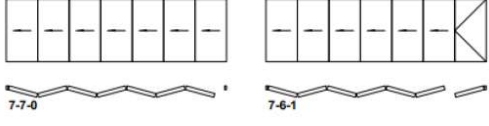

Design:	Three-chambered, durable aluminium profiles of a structural depth of 86 mm for frames and 77 mm for door leaves. Central chamber of the profiles is equipped with thermal break (24 mm-wide for frames and 34 mm-wide for door leaves) providing excellent thermal insulation performance.
Air permeability:	to class 4, EN 12207
Water tightness:	to class 9A (600Pa), EN 12208
Wind load classification:	class C1, EN 12210

Cross section

door, side view

door/leaves, view

door with edge sealing, bottom view

bottom cross-section of a door with low threshold

door with low-level threshold, bottom view

Technical specification

Profiles depth	86mm for frame, 77mm for door
Glazing thickness	13,5-61,5mm
Maximum dimensions	$H_{s \max} = 2,7\text{m}$, $L_{s \min} = 0,7\text{m}$ $L_{s \max} = 1\text{m}$
Maximum weight of leaf	100 kg
Thermal insulation	U_D from 1,5 W/m ² K*

* - for MB-86 Fold Line – based door size 970x2400mm with glazing $U_g=0,5$ W/m²K equipped with a warm edge

Opening ways

OPEN IN

OPEN OUT

Hardware

Locks for active leaf

1 POINT LOCK ROMB

1 POINT LOCK WILKA