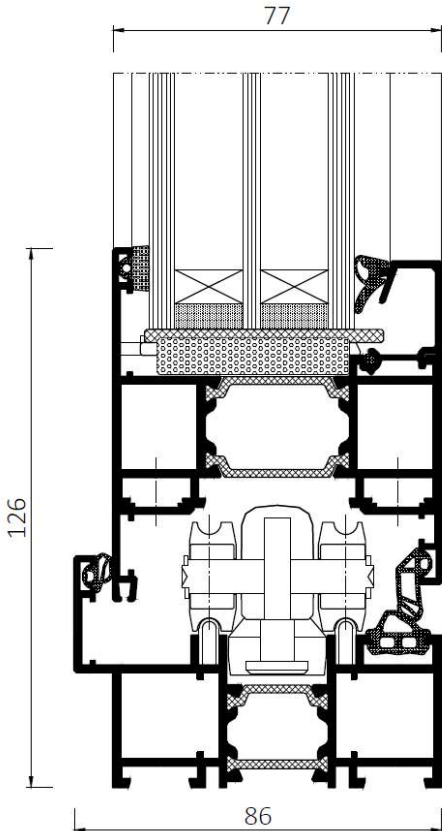

Hansen

Folding door Aluprof MB-86 FOLD LINE

With its excellent technical parameters, **MB-86 FOLD LINE** is a very convenient solution that enables the fabrication of large-dimension structures. Folding door can be opened both outwards and inwards and its leaves can be freely configured. It's a modern product, designed to meet the high demands of users, architects and owners.

Design:	Three-chambered, durable aluminium profiles of a structural depth of 86 mm for frames and 77 mm for door leaves. Central chamber of the profiles is equipped with thermal break (24 mm-wide for frames and 34 mm-wide for door leaves) providing excellent thermal insulation performance.
Air permeability:	to class 4, EN 12207
Water tightness:	to class 9A (600Pa), EN 12208
Wind load classification:	class C1, EN 12210

Cross section

door, side view

door/leaves, view

door with edge sealing, bottom view

bottom cross-section of a door with low threshold

door with low-level threshold, bottom view

Technical specification

Profiles depth	86mm for frame, 77mm for door
Glazing thickness	13,5-61,5mm
Maximum dimensions	$H_{s \max} = 2,7\text{m}$, $L_{s \min} = 0,7\text{m}$ $L_{s \max} = 1\text{m}$
Maximum weight of leaf	100 kg
Thermal insulation	U_D from 1,5 W/m ² K*

* - for MB-86 Fold Line – based door size 970x2400mm with glazing $U_g=0,5$ W/m²K equipped with a warm edge

Opening ways

OPEN IN

OPEN OUT

Hardware

Locks for active leaf

1 POINT LOCK ROMB

1 POINT LOCK WILKA