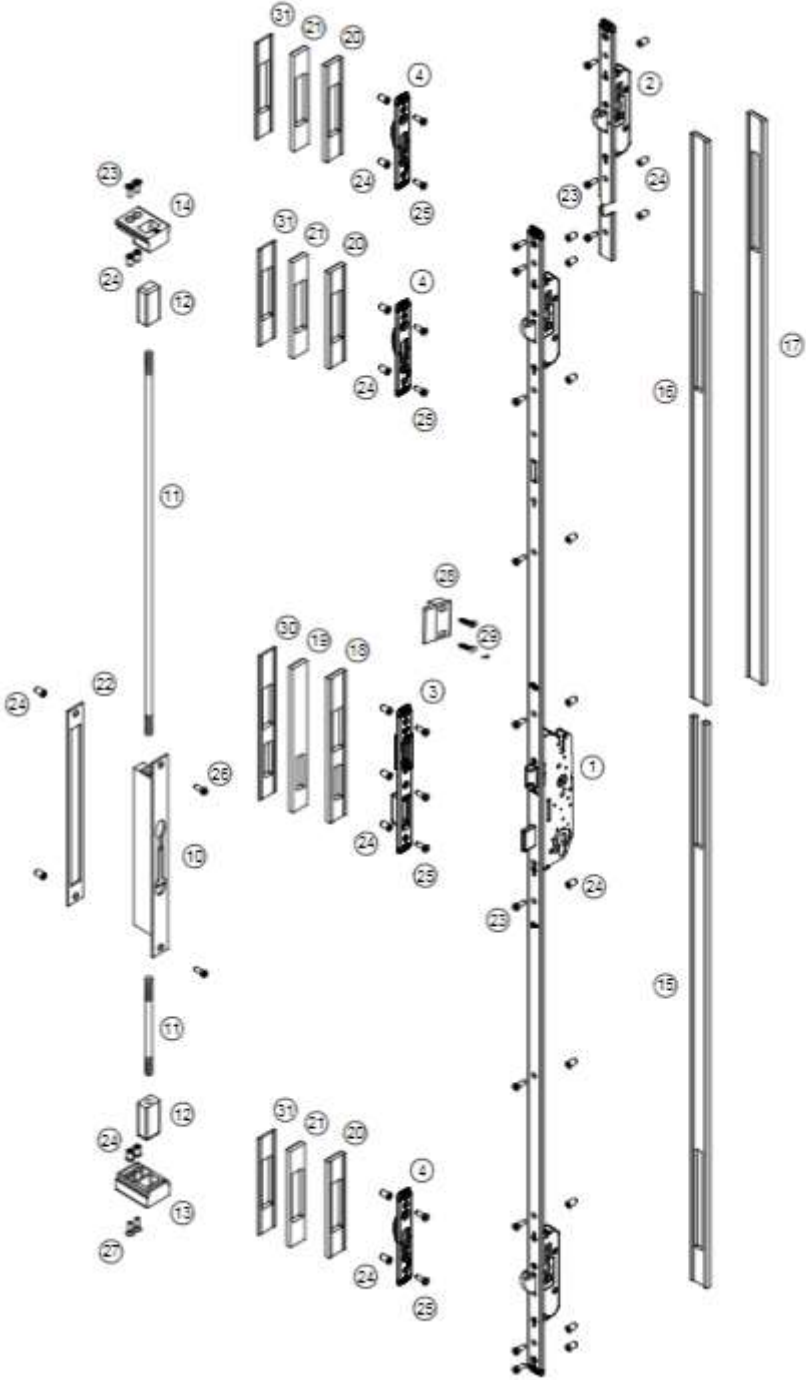

Locks for active leaf

3 POINT LOCK FUHR