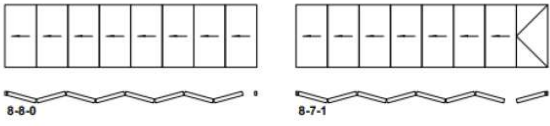

Design:	Three-chambered, durable aluminium profiles of a structural depth of 86 mm for frames and 77 mm for door leaves. Central chamber of the profiles is equipped with thermal break (24 mm-wide for frames and 34 mm-wide for door leaves) providing excellent thermal insulation performance.
Air permeability:	to class 4, EN 12207
Water tightness:	to class 9A (600Pa), EN 12208
Wind load classification:	class C1, EN 12210

Cross section

door, side view

door/leaves, view

door with edge sealing, bottom view

bottom cross-section of a door with low threshold

door with low-level threshold, bottom view

Technical specification

Profiles depth	86mm for frame, 77mm for door
Glazing thickness	13,5-61,5mm
Maximum dimensions	$H_{s \max} = 2,7\text{m}$, $L_{s \min} = 0,7\text{m}$ $L_{s \max} = 1\text{m}$
Maximum weight of leaf	100 kg
Thermal insulation	U_D from 1,5 W/m ² K*

* - for MB-86 Fold Line – based door size 970x2400mm with glazing $U_g=0,5$ W/m²K equipped with a warm edge

Opening ways

OPEN IN

OPEN OUT

Hardware

Locks for active leaf

1 POINT LOCK ROMB

1 POINT LOCK WILKA