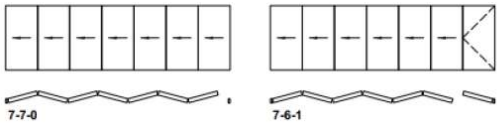

Design:	Three-chambered, durable aluminium profiles of a structural depth of 86 mm for frames and 77 mm for door leaves. Central chamber of the profiles is equipped with thermal break (24 mm-wide for frames and 34 mm-wide for door leaves) providing excellent thermal insulation performance.
Air permeability:	to class 4, EN 12207
Water tightness:	to class 9A (600Pa), EN 12208
Wind load classification:	class C1, EN 12210

Cross section

door, side view

door/leaves, view

door with edge sealing, bottom view

bottom cross-section of a door with low threshold

door with low-level threshold, bottom view

Technical specification

Profiles depth	86mm for frame, 77mm for door
Glazing thickness	13,5-61,5mm
Maximum dimensions	$H_{s \max} = 2,7\text{m}$, $L_{s \min} = 0,7\text{m}$ $L_{s \max} = 1\text{m}$
Maximum weight of leaf	100 kg
Thermal insulation	U_D from 1,5 W/m ² K*

* - for MB-86 Fold Line – based door size 970x2400mm with glazing $U_g=0,5$ W/m²K equipped with a warm edge

Opening ways

OPEN IN

OPEN OUT

Hardware

Locks for active leaf

1 POINT LOCK ROMB

1 POINT LOCK WILKA