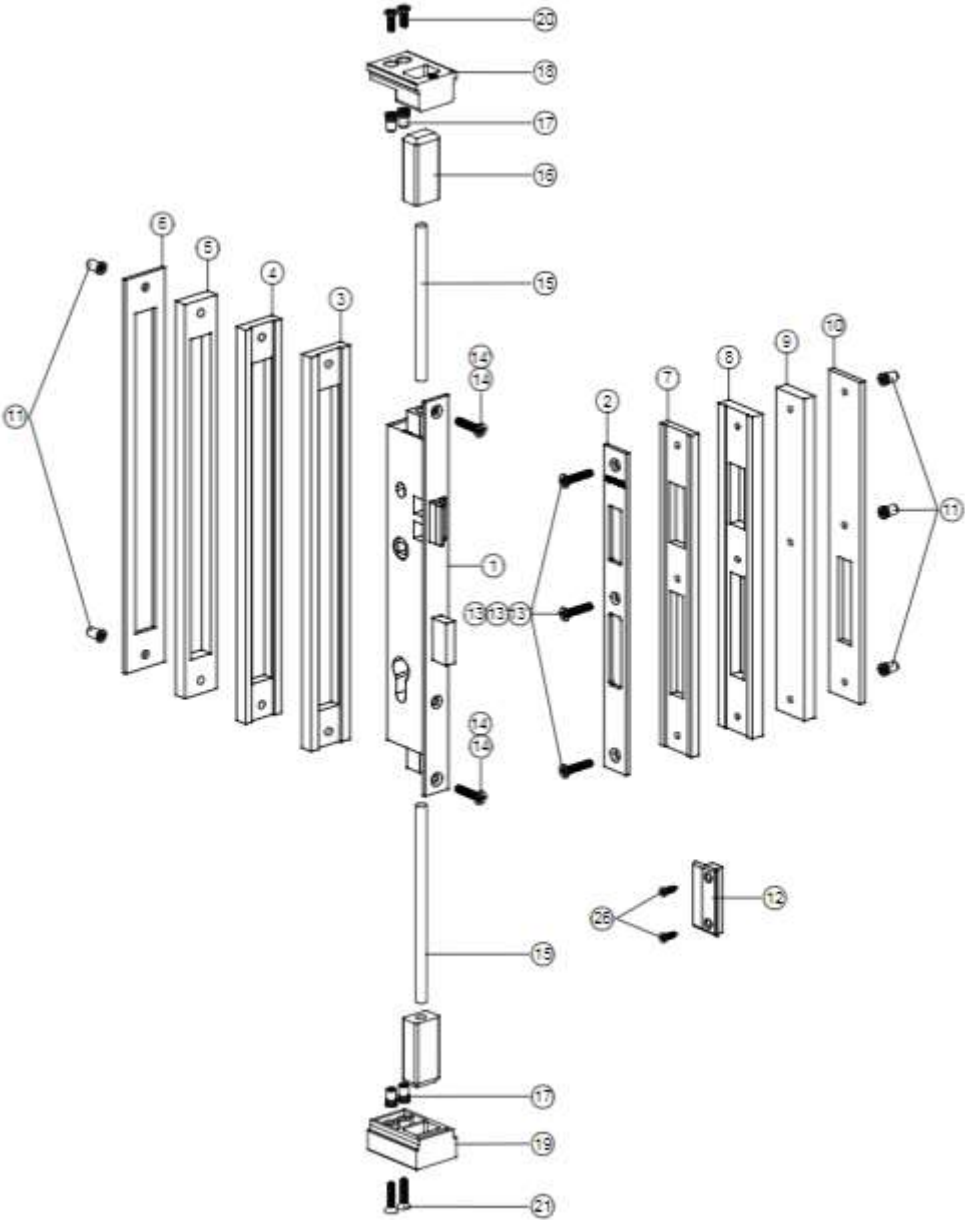

Locks for active leaf

ASSA ABLOY

3 POINT LOCK ASSA ABLOY