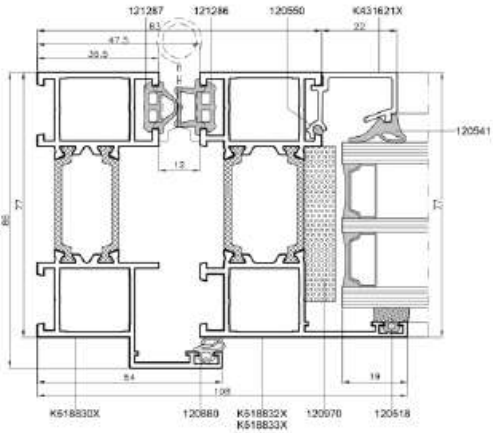

Design:	Three-chambered, durable aluminium profiles of a structural depth of 86 mm for frames and 77 mm for door leaves. Central chamber of the profiles is equipped with thermal break (24 mm-wide for frames and 34 mm-wide for door leaves) providing excellent thermal insulation performance.
Air permeability:	to class 4, EN 12207
Water tightness:	to class 9A (600Pa), EN 12208
Wind load classification:	class C1, EN 12210

Cross section

door, side view

door/leaves, view

door with edge sealing, bottom view

bottom cross-section of a door with low threshold

door with low-level threshold, bottom view

Technical specification

Profiles depth	86mm for frame, 77mm for door
Glazing thickness	13,5-61,5mm
Maximum dimensions	$H_{s \max} = 2,7\text{m}$, $L_{s \min} = 0,7\text{m}$ $L_{s \max} = 1\text{m}$
Maximum weight of leaf	100 kg
Thermal insulation	U_D from 1,5 W/m ² K*

* - for MB-86 Fold Line – based door size 970x2400mm with glazing $U_g=0,5$ W/m²K equipped with a warm edge

Opening ways

OPEN IN

OPEN OUT

Hardware

Locks for active leaf

1 POINT LOCK ROMB

1 POINT LOCK WILKA