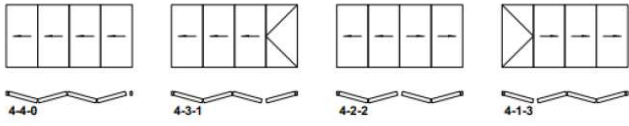

Design:	Three-chambered, durable aluminium profiles of a structural depth of 86 mm for frames and 77 mm for door leaves. Central chamber of the profiles is equipped with thermal break (24 mm-wide for frames and 34 mm-wide for door leaves) providing excellent thermal insulation performance.
Air permeability:	to class 4, EN 12207
Water tightness:	to class 9A (600Pa), EN 12208
Wind load classification:	class C1, EN 12210

Cross section

door, side view

door/leaves, view

door with edge sealing, bottom view

bottom cross-section of a door with low threshold

door with low-level threshold, bottom view

Technical specification

Profiles depth	86mm for frame, 77mm for door
Glazing thickness	13,5-61,5mm
Maximum dimensions	$H_{s \max} = 2,7\text{m}$, $L_{s \min} = 0,7\text{m}$ $L_{s \max} = 1\text{m}$
Maximum weight of leaf	100 kg
Thermal insulation	U_D from 1,5 W/m ² K*

* - for MB-86 Fold Line – based door size 970x2400mm with glazing $U_g=0,5$ W/m²K equipped with a warm edge

Opening ways

OPEN IN

OPEN OUT

Hardware

Locks for active leaf

1 POINT LOCK ROMB

1 POINT LOCK WILKA