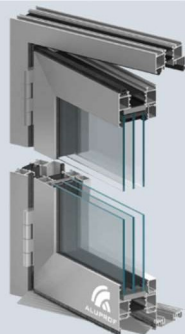

Hansen

Folding door Aluprof MB-86 FOLD LINE

With its excellent technical parameters, **MB-86 FOLD LINE** is a very convenient solution that enables the fabrication of large-dimension structures. Folding door can be opened both outwards and inwards and its leaves can be freely configured. It's a modern product, designed to meet the high demands of users, architects and owners.

Design:	Three-chambered, durable aluminium profiles of a structural depth of 86 mm for frames and 77 mm for door leaves. Central chamber of the profiles is equipped with thermal break (24 mm-wide for frames and 34 mm-wide for door leaves) providing excellent thermal insulation performance.
Air permeability:	to class 4, EN 12207
Water tightness:	to class 9A (600Pa), EN 12208
Wind load classification:	class C1, EN 12210

Cross section

door, side view

door/leaves, view

door with edge sealing, bottom view

bottom cross-section of a door with low threshold

door with low-level threshold, bottom view

Technical specification

Profiles depth	86mm for frame, 77mm for door
Glazing thickness	13,5-61,5mm
Maximum dimensions	$H_{s \max} = 2,7\text{m}$, $L_{s \min} = 0,7\text{m}$ $L_{s \max} = 1\text{m}$
Maximum weight of leaf	100 kg
Thermal insulation	U_D from 1,5 W/m ² K*

* - for MB-86 Fold Line – based door size 970x2400mm with glazing $U_g=0,5$ W/m²K equipped with a warm edge

Opening ways

OPEN IN

OPEN OUT

Hardware

Locks for active leaf

1 POINT LOCK ROMB

1 POINT LOCK WILKA