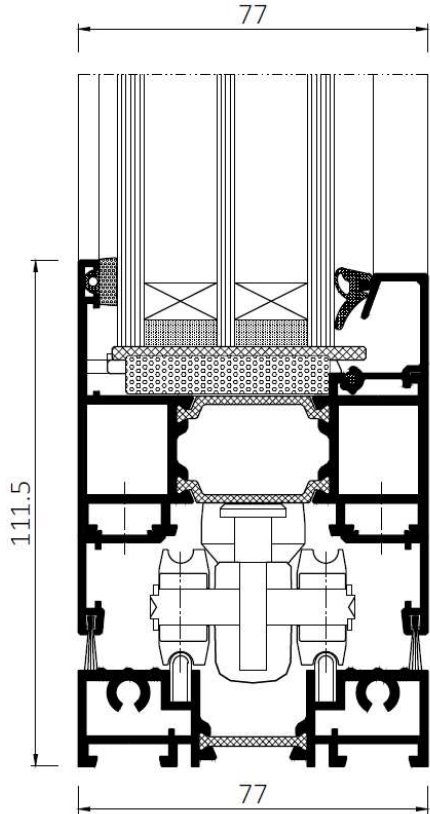

Design:	Three-chambered, durable aluminium profiles of a structural depth of 86 mm for frames and 77 mm for door leaves. Central chamber of the profiles is equipped with thermal break (24 mm-wide for frames and 34 mm-wide for door leaves) providing excellent thermal insulation performance.
Air permeability:	to class 4, EN 12207
Water tightness:	to class 9A (600Pa), EN 12208
Wind load classification:	class C1, EN 12210

Cross section

door, side view

door/leaves, view

door with edge sealing, bottom view

bottom cross-section of a door with low threshold

door with low-level threshold, bottom view

Technical specification

Profiles depth	86mm for frame, 77mm for door
Glazing thickness	13,5-61,5mm
Maximum dimensions	$H_{s \max} = 2,7\text{m}$, $L_{s \min} = 0,7\text{m}$ $L_{s \max} = 1\text{m}$
Maximum weight of leaf	100 kg
Thermal insulation	U_D from 1,5 W/m ² K*

* - for MB-86 Fold Line – based door size 970x2400mm with glazing $U_g=0,5$ W/m²K equipped with a warm edge

Opening ways

OPEN IN

OPEN OUT

Hardware

Locks for active leaf

1 POINT LOCK ROMB

1 POINT LOCK WILKA