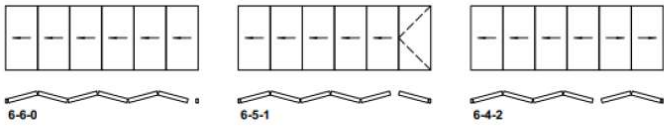

Design:	Three-chambered, durable aluminium profiles of a structural depth of 86 mm for frames and 77 mm for door leaves. Central chamber of the profiles is equipped with thermal break (24 mm-wide for frames and 34 mm-wide for door leaves) providing excellent thermal insulation performance.
Air permeability:	to class 4, EN 12207
Water tightness:	to class 9A (600Pa), EN 12208
Wind load classification:	class C1, EN 12210

Cross section

door, side view

door/leaves, view

door with edge sealing, bottom view

bottom cross-section of a door with low threshold

door with low-level threshold, bottom view

Technical specification

Profiles depth	86mm for frame, 77mm for door
Glazing thickness	13,5-61,5mm
Maximum dimensions	$H_{s \max} = 2,7\text{m}$, $L_{s \min} = 0,7\text{m}$ $L_{s \max} = 1\text{m}$
Maximum weight of leaf	100 kg
Thermal insulation	U_D from 1,5 W/m ² K*

* - for MB-86 Fold Line – based door size 970x2400mm with glazing $U_g=0,5$ W/m²K equipped with a warm edge

Opening ways

OPEN IN

OPEN OUT

Hardware

Locks for active leaf

1 POINT LOCK ROMB

1 POINT LOCK WILKA