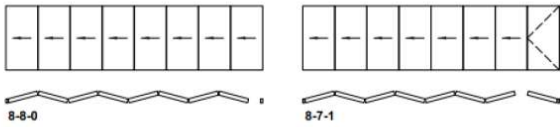

Design:	Three-chambered, durable aluminium profiles of a structural depth of 86 mm for frames and 77 mm for door leaves. Central chamber of the profiles is equipped with thermal break (24 mm-wide for frames and 34 mm-wide for door leaves) providing excellent thermal insulation performance.
Air permeability:	to class 4, EN 12207
Water tightness:	to class 9A (600Pa), EN 12208
Wind load classification:	class C1, EN 12210

Cross section

door, side view

door/leaves, view

door with edge sealing, bottom view

bottom cross-section of a door with low threshold

door with low-level threshold, bottom view

Technical specification

Profiles depth	86mm for frame, 77mm for door
Glazing thickness	13,5-61,5mm
Maximum dimensions	$H_{s \max} = 2,7\text{m}$, $L_{s \min} = 0,7\text{m}$ $L_{s \max} = 1\text{m}$
Maximum weight of leaf	100 kg
Thermal insulation	U_D from 1,5 W/m ² K*

* - for MB-86 Fold Line – based door size 970x2400mm with glazing $U_g=0,5$ W/m²K equipped with a warm edge

Opening ways

OPEN IN

OPEN OUT

Hardware

Locks for active leaf

1 POINT LOCK ROMB

1 POINT LOCK WILKA