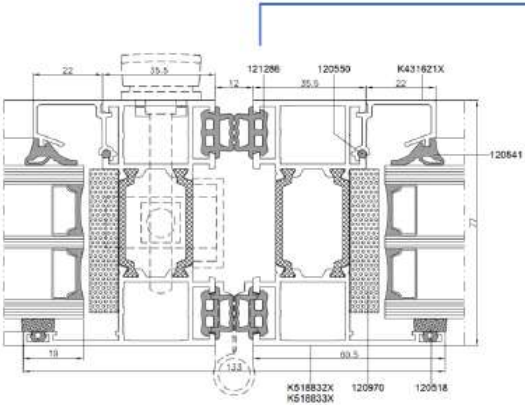

Design:	Three-chambered, durable aluminium profiles of a structural depth of 86 mm for frames and 77 mm for door leaves. Central chamber of the profiles is equipped with thermal break (24 mm-wide for frames and 34 mm-wide for door leaves) providing excellent thermal insulation performance.
Air permeability:	to class 4, EN 12207
Water tightness:	to class 9A (600Pa), EN 12208
Wind load classification:	class C1, EN 12210

Cross section

door, side view

door/leaves, view

door with edge sealing, bottom view

bottom cross-section of a door with low threshold

door with low-level threshold, bottom view

Technical specification

Profiles depth	86mm for frame, 77mm for door
Glazing thickness	13,5-61,5mm
Maximum dimensions	$H_{s \max} = 2,7\text{m}$, $L_{s \min} = 0,7\text{m}$ $L_{s \max} = 1\text{m}$
Maximum weight of leaf	100 kg
Thermal insulation	U_D from 1,5 W/m ² K*

* - for MB-86 Fold Line – based door size 970x2400mm with glazing $U_g=0,5$ W/m²K equipped with a warm edge

Opening ways

OPEN IN

OPEN OUT

Hardware

Locks for active leaf

1 POINT LOCK ROMB

1 POINT LOCK WILKA