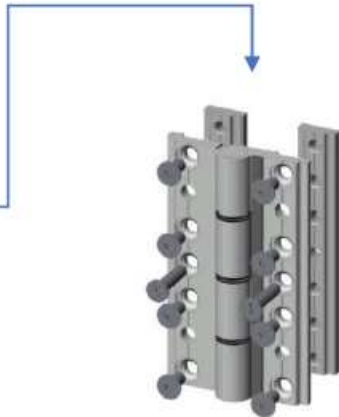

Hansen

Folding door Aluprof MB-86 FOLD LINE

With its excellent technical parameters, **MB-86 FOLD LINE** is a very convenient solution that enables the fabrication of large-dimension structures. Folding door can be opened both outwards and inwards and its leaves can be freely configured. It's a modern product, designed to meet the high demands of users, architects and owners.

Design:	Three-chambered, durable aluminium profiles of a structural depth of 86 mm for frames and 77 mm for door leaves. Central chamber of the profiles is equipped with thermal break (24 mm-wide for frames and 34 mm-wide for door leaves) providing excellent thermal insulation performance.
Air permeability:	to class 4, EN 12207
Water tightness:	to class 9A (600Pa), EN 12208
Wind load classification:	class C1, EN 12210

* - for MB-86 Fold Line – based door size 970x2400mm with glazing $U_g=0,5$ W/m²K equipped with a warm edge

Opening ways

OPEN IN

OPEN OUT

Hardware

Locks for active leaf

1 POINT LOCK ROMB

1 POINT LOCK WILKA

Locks for active leaf

ASSA ABLOY

3 POINT LOCK ASSA ABLOY

Locks for active leaf

3 POINT LOCK FUHR