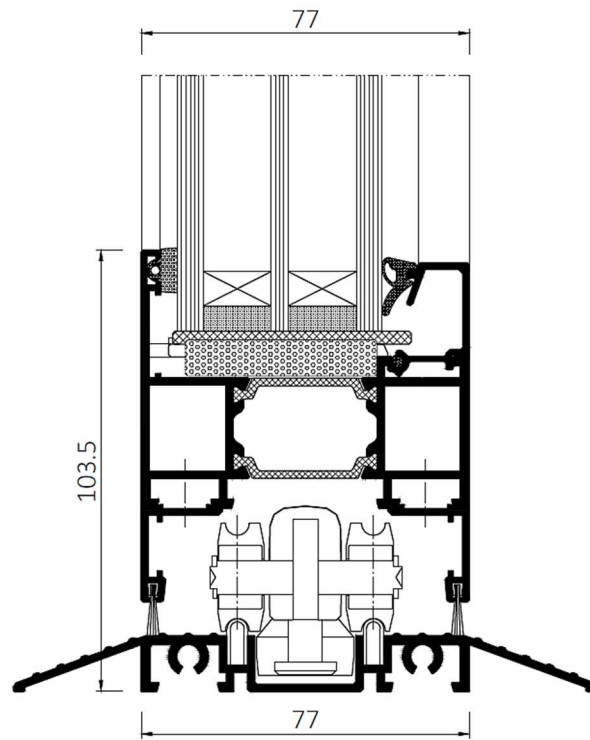

Design:	Three-chambered, durable aluminium profiles of a structural depth of 86 mm for frames and 77 mm for door leaves. Central chamber of the profiles is equipped with thermal break (24 mm-wide for frames and 34 mm-wide for door leaves) providing excellent thermal insulation performance.
Air permeability:	to class 4, EN 12207
Water tightness:	to class 9A (600Pa), EN 12208
Wind load classification:	class C1, EN 12210

Cross section

door, side view

door/leaves, view

door with edge sealing, bottom view

bottom cross-section of a door with low threshold

door with low-level threshold, bottom view

Technical specification

Profiles depth	86mm for frame, 77mm for door
Glazing thickness	13,5-61,5mm
Maximum dimensions	$H_{s \max} = 2,7\text{m}$, $L_{s \min} = 0,7\text{m}$ $L_{s \max} = 1\text{m}$
Maximum weight of leaf	100 kg
Thermal insulation	U_D from 1,5 W/m ² K*

* - for MB-86 Fold Line – based door size 970x2400mm with glazing $U_g=0,5$ W/m²K equipped with a warm edge

Opening ways

OPEN IN

OPEN OUT

Hardware

Locks for active leaf

1 POINT LOCK ROMB

1 POINT LOCK WILKA