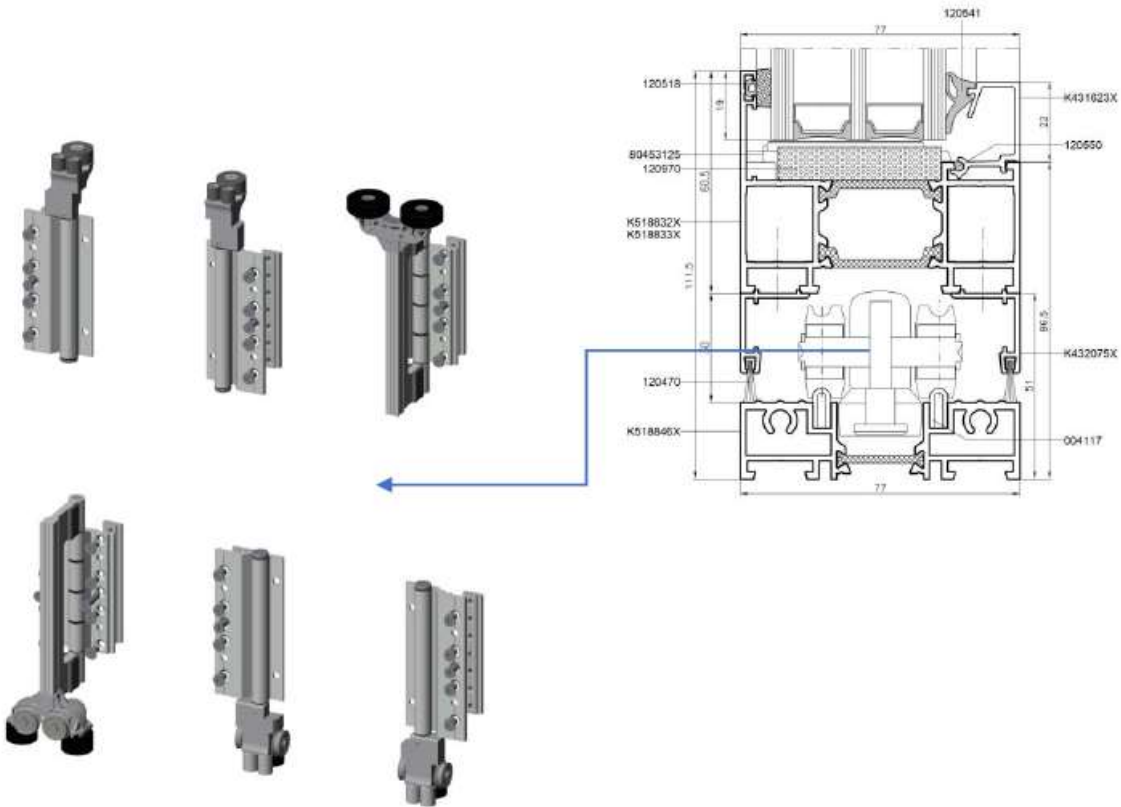

Design:	Three-chambered, durable aluminium profiles of a structural depth of 86 mm for frames and 77 mm for door leaves. Central chamber of the profiles is equipped with thermal break (24 mm-wide for frames and 34 mm-wide for door leaves) providing excellent thermal insulation performance.
Air permeability:	to class 4, EN 12207
Water tightness:	to class 9A (600Pa), EN 12208
Wind load classification:	class C1, EN 12210

Cross section

door, side view

door/leaves, view

door with edge sealing, bottom view

bottom cross-section of a door with low threshold

door with low-level threshold, bottom view

Technical specification

Profiles depth	86mm for frame, 77mm for door
Glazing thickness	13,5-61,5mm
Maximum dimensions	$H_{s \max} = 2,7\text{m}$, $L_{s \min} = 0,7\text{m}$ $L_{s \max} = 1\text{m}$
Maximum weight of leaf	100 kg
Thermal insulation	U_D from 1,5 W/m ² K*

* - for MB-86 Fold Line – based door size 970x2400mm with glazing $U_g=0,5$ W/m²K equipped with a warm edge

Opening ways

OPEN IN

OPEN OUT

Hardware

Locks for active leaf

1 POINT LOCK ROMB

1 POINT LOCK WILKA